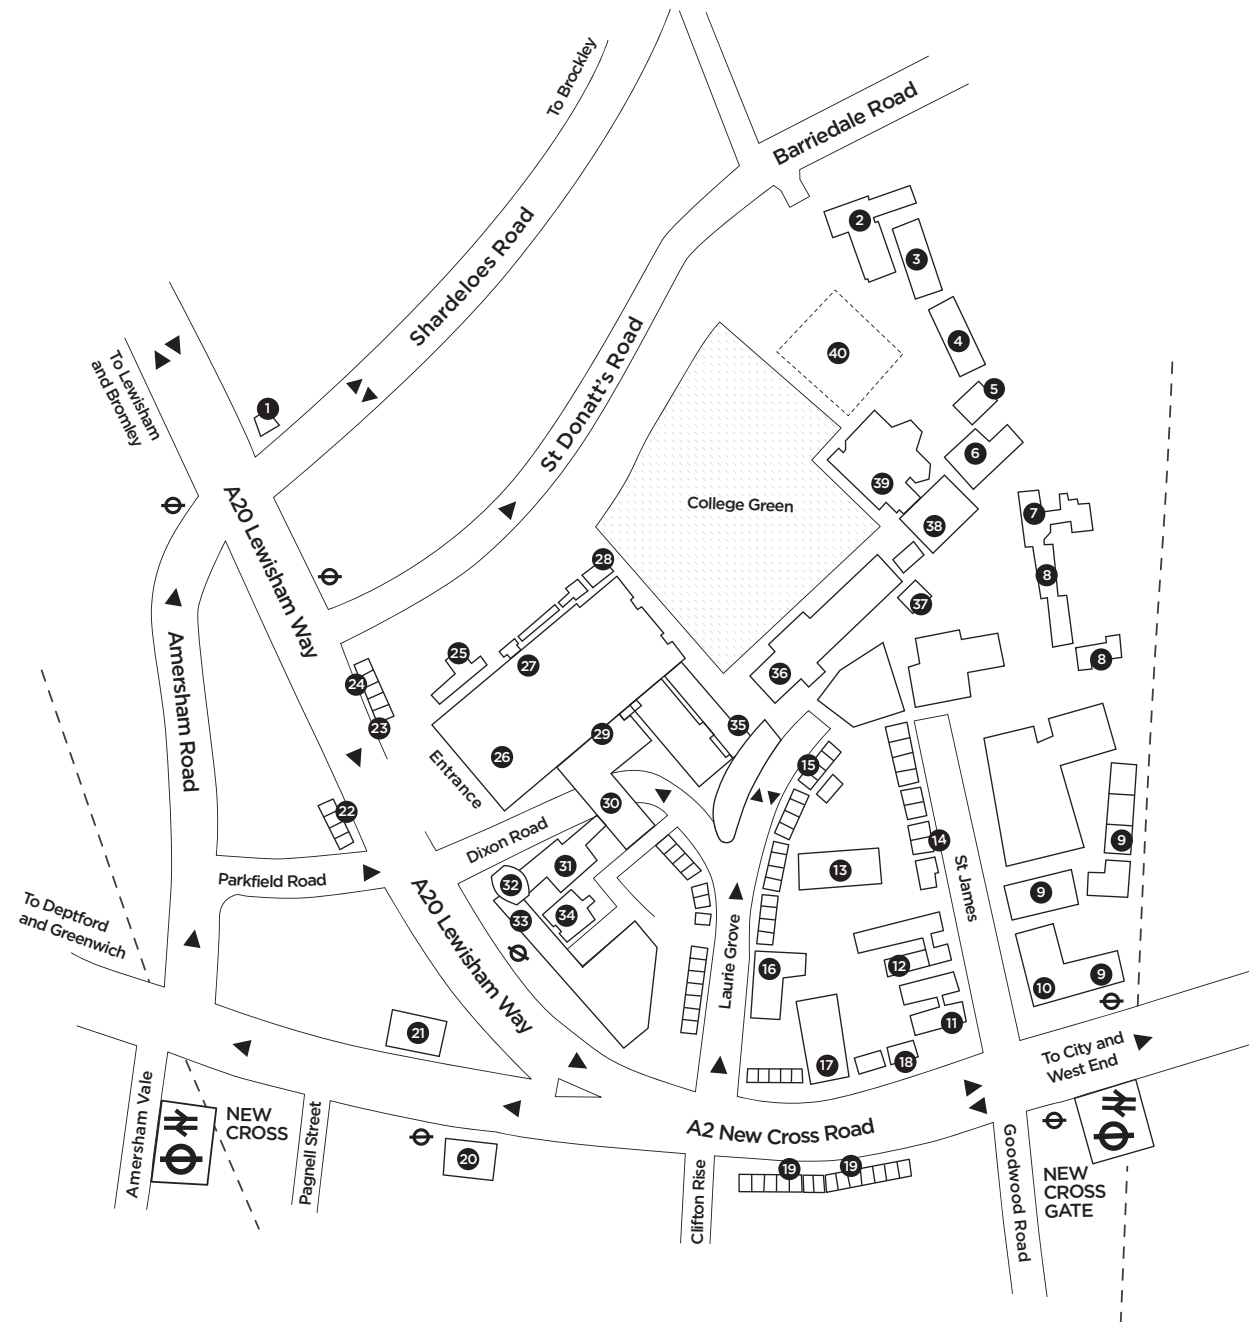

# Site Plan

## Index

30-40 Lewisham Way	24	Lockwood Building	38
41-47 Lewisham Way (including International Office)	22	Loring Hall	9
286/288 New Cross Road	18	Loring Hall Management Centre (Accommodation Office)	10
Barriedale Building A (Studio A)	2	Media Research Building	4
Barriedale Building B (Studio B)	3	Music Practice Rooms	28
Barriedale Building E (Studio E)	5	<b>NatWest</b>	27
Batavia Mews	19	Nursery	23
Ben Pimlott Building	13	Proposed site for new Media and Communications Building	40
The Bungalow	37	Reprographic Unit	25
Careers Service	15	Richard Hoggart Building (Main Building)	26
Central Stores	12	Rutherford Building (Library and IT Services)	33
Chaplaincy Centre	32	St James Annexe	11
Chesterman House	21	St James Hall (Human Resources)	7
Club Pulse (Fitness Centre and Gym)	39	St James Hall (Media and Communications)	8
Dean House	20	Students' Union	30
Deptford Town Hall Building	17	Students' Union Shop	29
Education Building	31	Surrey House & Surrey Annexe	1
George Wood Theatre	35	Warmington Tower	34
Hatcham House (Research Office and Graduate School)	14	Whitehead Building (including Ian Gulland Lecture Theatre)	36
Laurie Grove Baths Building	16		
Lockwood Annexe 5	6		

## Key

-  Bus stop
-  Underground station  
[closed until summer 2010]
-  Railway station
-  One way street

Goldsmiths, University of London  
New Cross London SE14 6NW  
T 020 7919 7171  
www.goldsmiths.ac.uk